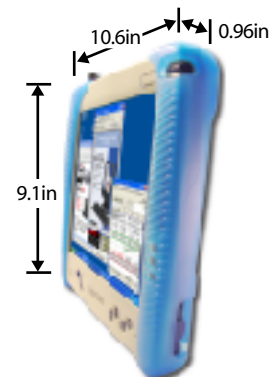

FCC-B

CE

WARRANTY

1 year standard

www.televideo.com
info@televideo.com

TeleVideo, Inc.

2345 Harris Way,
San Jose, CA 95131
Tel: 408.954.8333
Fax: 408.954.0623

U.S. and Canada Sales
telesales@televideo.com

Technical Support
ts_support@televideo.com
Tel: 408.955.7711

TeleVideo®
PIONEERS IN NETWORK COMPUTING

The TeleVideo name and logo are registered trademarks. All other names referenced are the service mark, trademark or registered trademarks of their respective owners. All specifications are subject to change without prior notice. TeleVideo reserves the right to change specifications without notice. TeleVideo is not liable for any information, typographical errors or omissions. Printed in USA Copyright 2002 TeleVideo, Inc.

Microsoft, Windows, and Windows NT, CE, XPe are registered trademarks of Microsoft Corporation. Citrix, WinFrame, MetaFrame, NFuse, and ICA are registered trademarks of Citrix Systems, Inc. All other products are trademarks and/or registered trademarks of their respective companies. *Optional